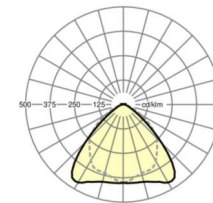

CHARACTERISTICS

Order number	19510004025
EAN number	4020863425501
Commodity code	94051190
Certification mark	IP 20, Protection class I, ENEC10 VDE, F, HACCP DIN10500/Food/IFS-application-related suitability/BRC, Indoor, CE
Impact resistance (IK rating)	IK03 (-20°C bis 35°C)
Ambient temperatur	ta -20°C to 35°C
Warranty period	5 years
State funding programs	BEG - Federal funding for efficient buildings (valid only for Germany)

ELECTRICAL ENGINEERING

Controller	Electronic driver (1 pcs.)
System output	34W
Mains voltage	230V/50Hz
Energy efficiency class/light source	C

LIGHTING TECHNOLOGY

Placement	LED, Colour rendering/Light colour CRI ≥ 80 / 4000K
Colour tolerance (MacAdam)	3SDCM
Nominal luminous flux	6337lm
LED service life	50000h L80/B10 (Tq 35°C), 70000h L80/B50 (Tq 35°C), 100000h L80/B50 (Tq 30°C)
Luminaire luminous efficiency	184lm/W
Beam angle	95° (C0) / 95° (C90)
UGR lat./long.	21.8 / 23.2

MECHANICS

Housing colour	silver grey/white aluminium RAL 9006
Dimensions (LxWxH/DxH)	1531mm x 55mm x 37mm
Weight (net)	1.65kg
Type of installation	Mounting rail system installation, Light structure

Dimensions

L	1531 mm	Length
B	55 mm	Width
H	37 mm	Height

DEEP-LINK

<https://www.regiolux.de/en/article/19510004025>

Reference	LED 6000lm 840
ηLB	100 %
Φ ↓/↑	98 % / 2 %
UGR lat./long.	21.8 / 23.2